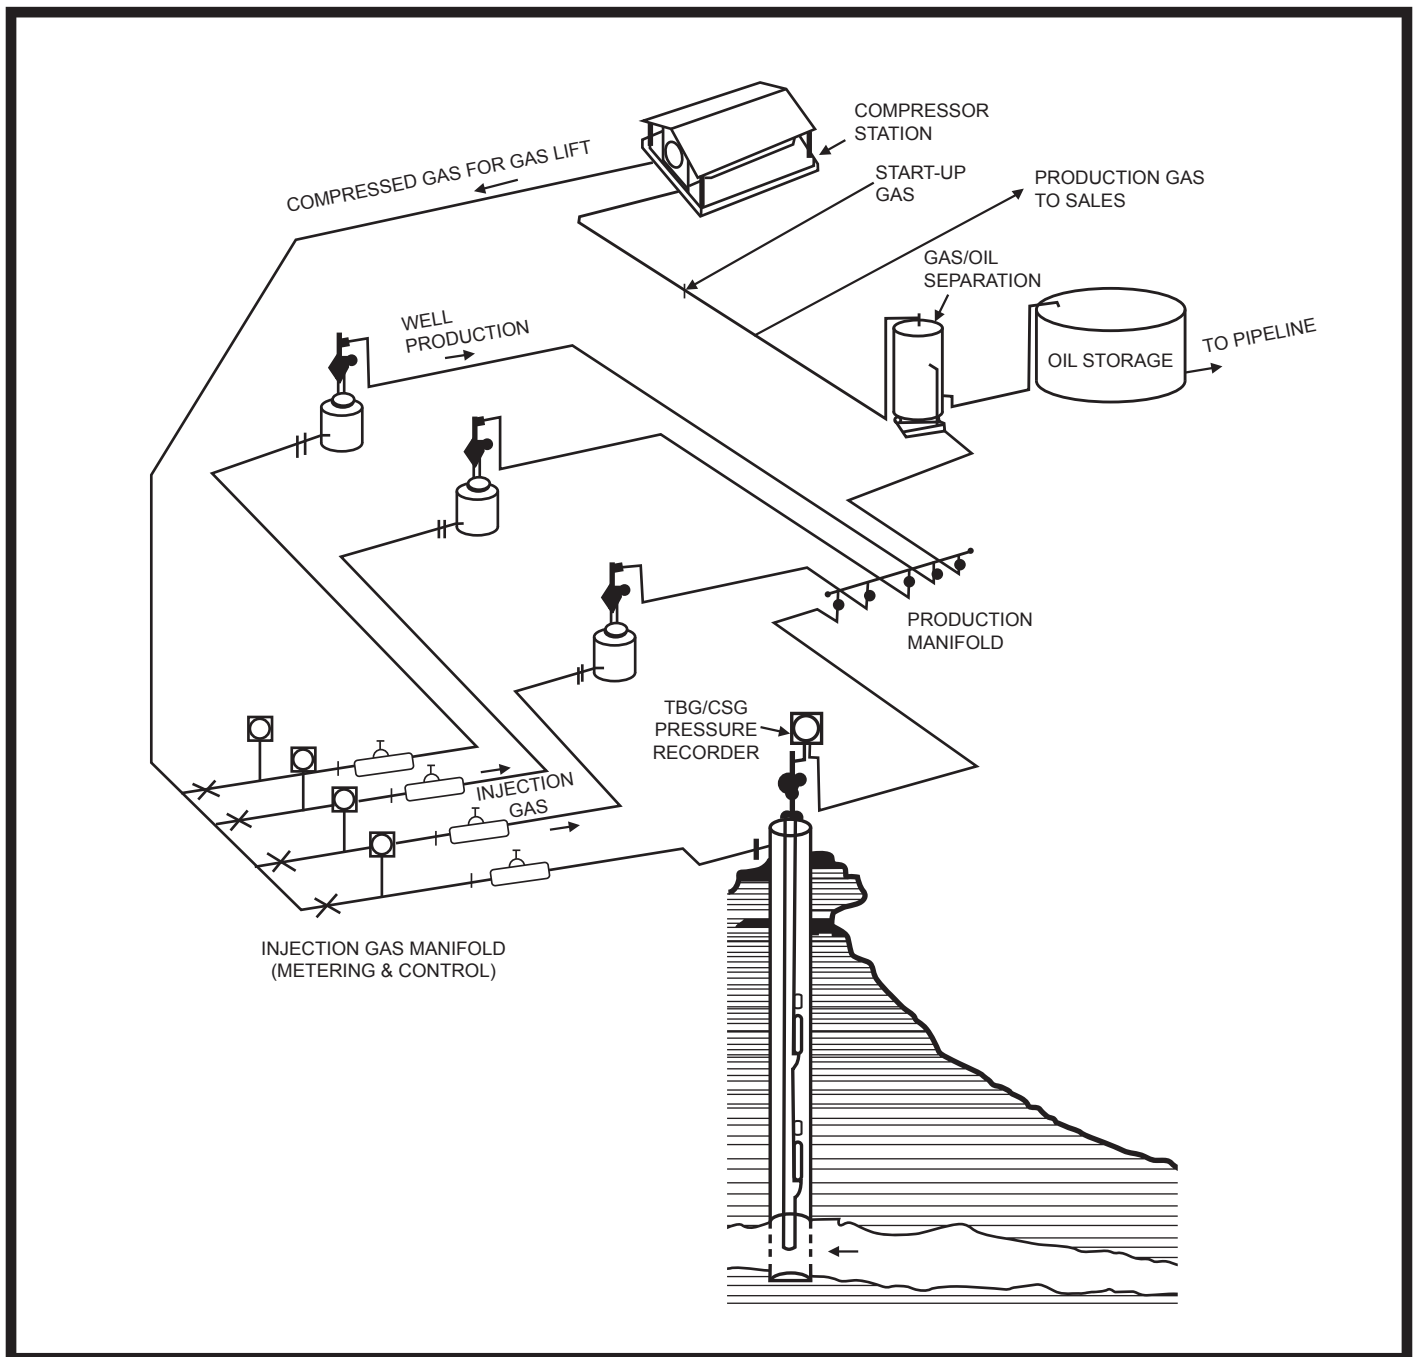

PRODUCTION SERVICE COMPANY

605 E. Broadway • P.O. Box 540 • Williston, ND 58801 • Phone: 701-572-5333

Gas Lifting the Williston Basin Since 1962

Cost Effective Gas Lift Installations for Single & Pad Well Sites